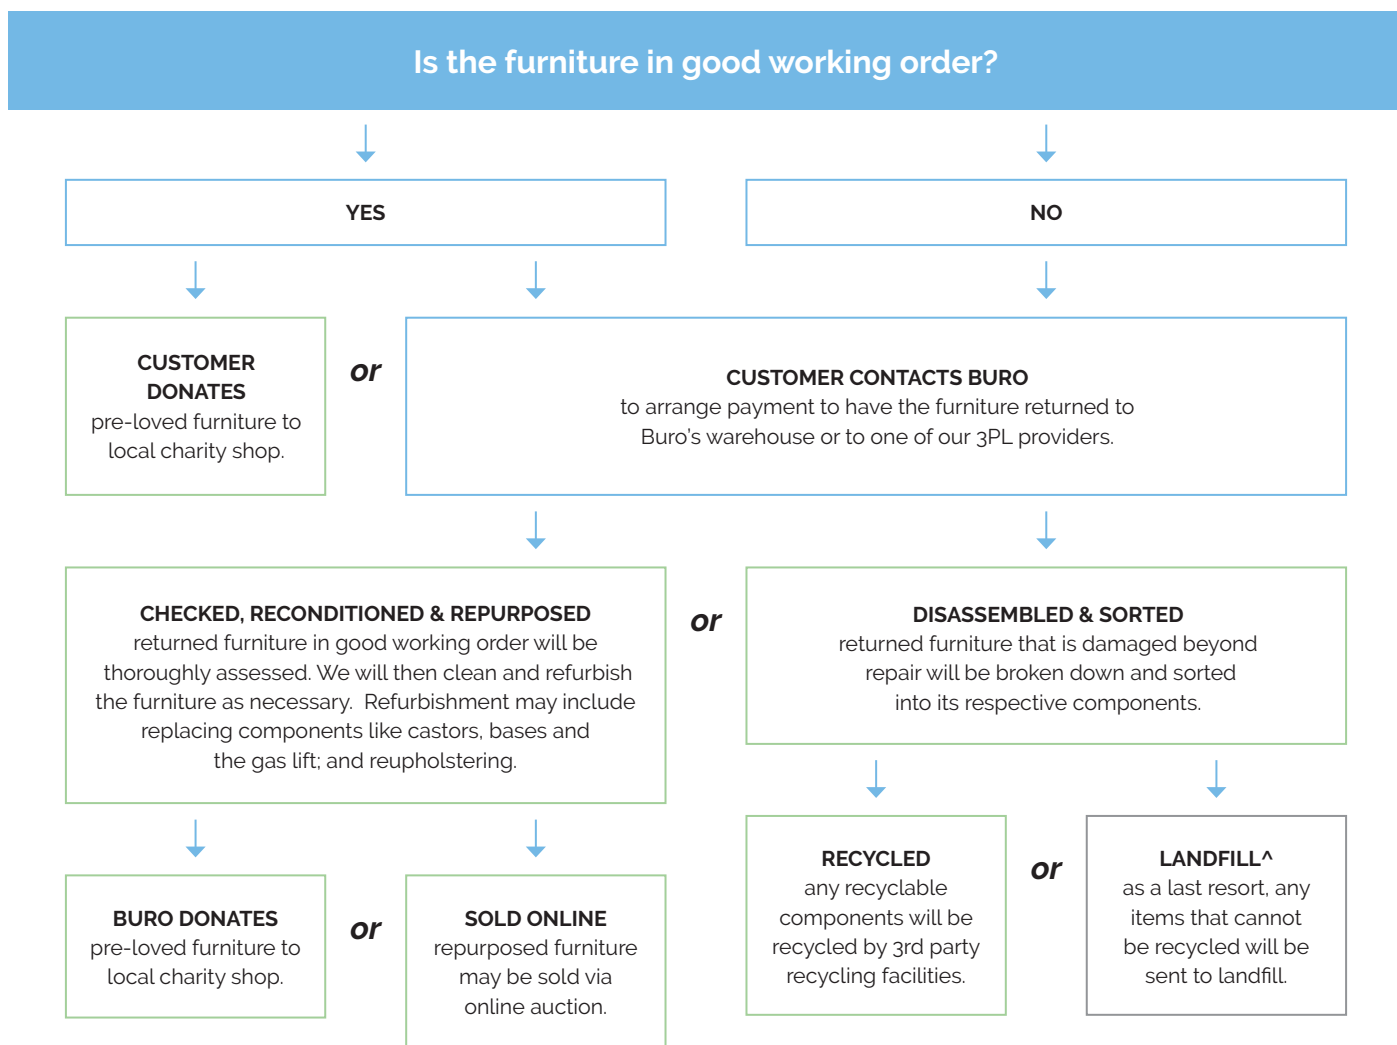

Quality Assurance and Accreditations.

5
YEAR
GUARANTEE

8+
HRS
BURO
REPAIRS
DAILY SITTING

300
KGS
BURO
GUARANTEED
USER WEIGHT

Buro Product Stewardship Programme.

We encourage repurposing and recycling of pre-loved office furniture to reduce our impact on the environment. When a customer has Buro furniture* that they wish to dispose of, we apply the following steps to determine the most appropriate method.