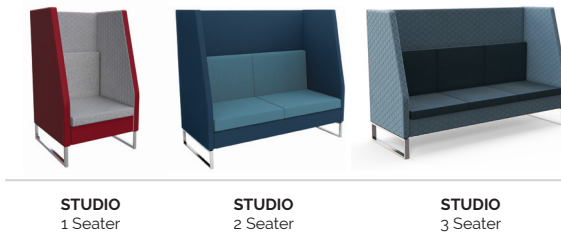

 Konfurb

Konfurb Studio Booth

buroseating.com

Konfurb by
buro
ergonomics at work®

Konfurb Studio Booth

The Konfurb Studio booth seating promotes privacy and a focused atmosphere by creating a quiet meeting space. Choose from a one, two or three seater booth, ideal for small meetings and individual work. The Konfurb Studio is a versatile seating option featuring both high back and sides. Popular booth seating for open-planned offices, shared spaces, libraries and schools, offices.

Key Features & Benefits.

Studio Project Models³

- 1 Seater (Custom)** KON565
- 2 Seater (Custom)** KON564
- 3 Seater (Custom)** KON566

COMFORTABLE
back rest and seat cushion featuring high density soft pile foam

STRONG SOLID CONSTRUCTION
for stability and durability

HIGH SIDES
creating privacy

Fabric Meterage. (m)

1.5m wide

Studio 1 Seater	8.0 (one colour) 2.5 (cushions) / 5.0 (shell)
Studio 2 Seater	10.2 (one colour) 5.0 (cushions) / 6.5 (shell)
Studio 3 Seater	10.8 (one colour) 4.5 (cushions) / 8.5 (shell)

Features.

- Comfortable seat cushion & back rest
- High density soft pile foam
- Strong & solid construction for stability & durability
- High sides create a place for privacy & contemplation or a space for quiet collaboration
- Modular options optimise good use of workspace
- Customer specified fabric
- No assembly required