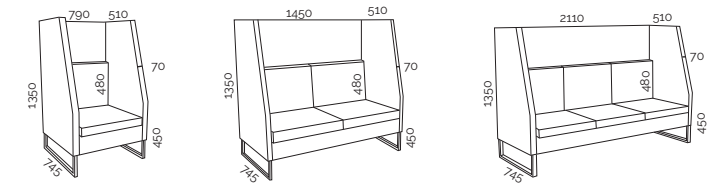

STRONG SOLID CONSTRUCTION
for stability and durability

HIGH SIDES
creating privacy

Fabric Meterage. (m)

1.5m wide

Studio 1 Seater	8.0 (one colour) 2.5 (cushions) / 5.0 (shell)
Studio 2 Seater	10.2 (one colour) 5.0 (cushions) / 6.5 (shell)
Studio 3 Seater	10.8 (one colour) 4.5 (cushions) / 8.5 (shell)

Specifications. (mm)

Studio 1 Overall	790w / 745d / 1350h
Back	790w / 1350h
Seat	660w / 735d / 450h
Studio 2 Overall	1450w / 745d / 1350h
Back	1450w / 1350h
Seat	1320w / 735d / 450h
Studio 3 Overall	2110w / 745d / 1350h
Back	2110w / 1350h
Seat	1980w / 735d / 450h