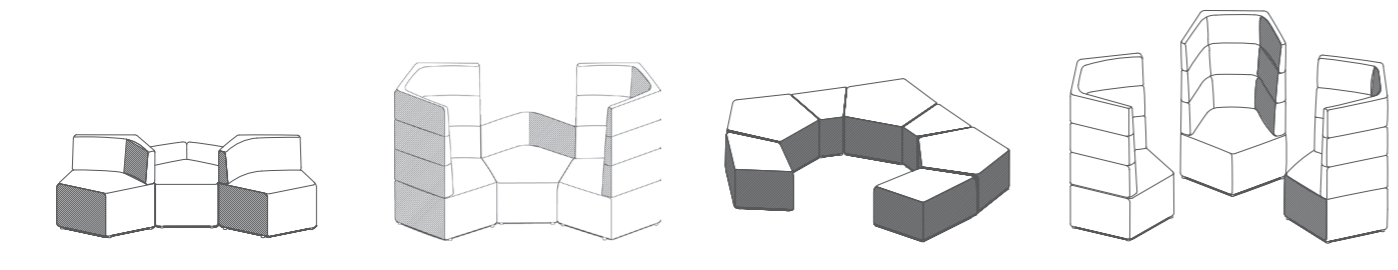

Konfurb Star Series

The Konfurb Star Series promotes creativity and communication through customisable collaborative soft seating. Choose from eight different ottomans, seat and back options and custom fabric to create unique configurations for your space. The Konfurb Star modular furniture is popular for flexible event spaces, activity-based work areas, lobbies, libraries and school education environments.

Configuration & Inspiration.

Product Codes.

Star Project Models³

Star A	KON723-A
Star A - MB	KON723-A-MB
Star A - HB	KON723-A-HB
Star B	KON723-B
Star B - MB	KON723-B-MB
Star B - HB	KON723-B-HB
Ottoman 1	KON723-OTT1
Ottoman 2	KON723-OTT2
Ottoman 3 (L)	KON723-OTT3
Ottoman 4 (R)	KON723-OTT4

Features.

- Promotes communication and learning
- Promotes creativity
- Modular options to optimise use of the workplace
- Heavy duty inner frame construction
- High density soft pile foam (meets CA 117 Section A Part I & Section D Part II)
- Customer Specified fabric
- Optional contrasting upholstery available
- No assembly required

Custom Options.

- Customer specified seat & back height options³

Fabric Meterage. (m)

1.5m wide

Star A	3.6	Star Ott 1	2.2
Star A MB	5.0	Star Ott 2	1.3
Star A HB	6.4	Star Ott 3	1.4
Star B	4.1	Star Ott 4	1.4
Star B MB	5.2		
Star B HB	6.5		

Specifications. (mm)

Star A	Back Seat Height Overall	796w / 300h 530-796w / 600d 450h 858w / 816d / 750h
Star A MB	Back Seat Height Overall	696w / 580h 530-796w / 600d 450h 858w / 816d / 1030h
Star A HB	Back Seat Height Overall	696w / 860h 530-796w / 600d 450h 858w / 816d / 1310h
Star B	Back Seat Height Overall	696w / 300h 796w / 650d 450h 858w / 816d / 750h
Star B MB	Back Seat Height Overall	696w / 580h 796w / 650d 450h 858w / 816d / 1030h
Star B HB	Back Seat Height Overall	696w / 860h 796w / 650d 450h 858w / 816d / 1310h
Star OTT 1	Seat Seat Height Overall	530-858w / 816d 450h 858w / 816d / 450h
Star OTT 2	Seat Seat Height Overall	530-200w / 500d 450h 530w / 500d / 450h
Star OTT 3 (L)	Seat Seat Height Overall	690w / 530d 450h 720w / 530d / 450h
Star OTT 4 (R)	Seat Seat Height Overall	690w / 530d 450h 720w / 530d / 450h

Quality Assurance and Accreditations.