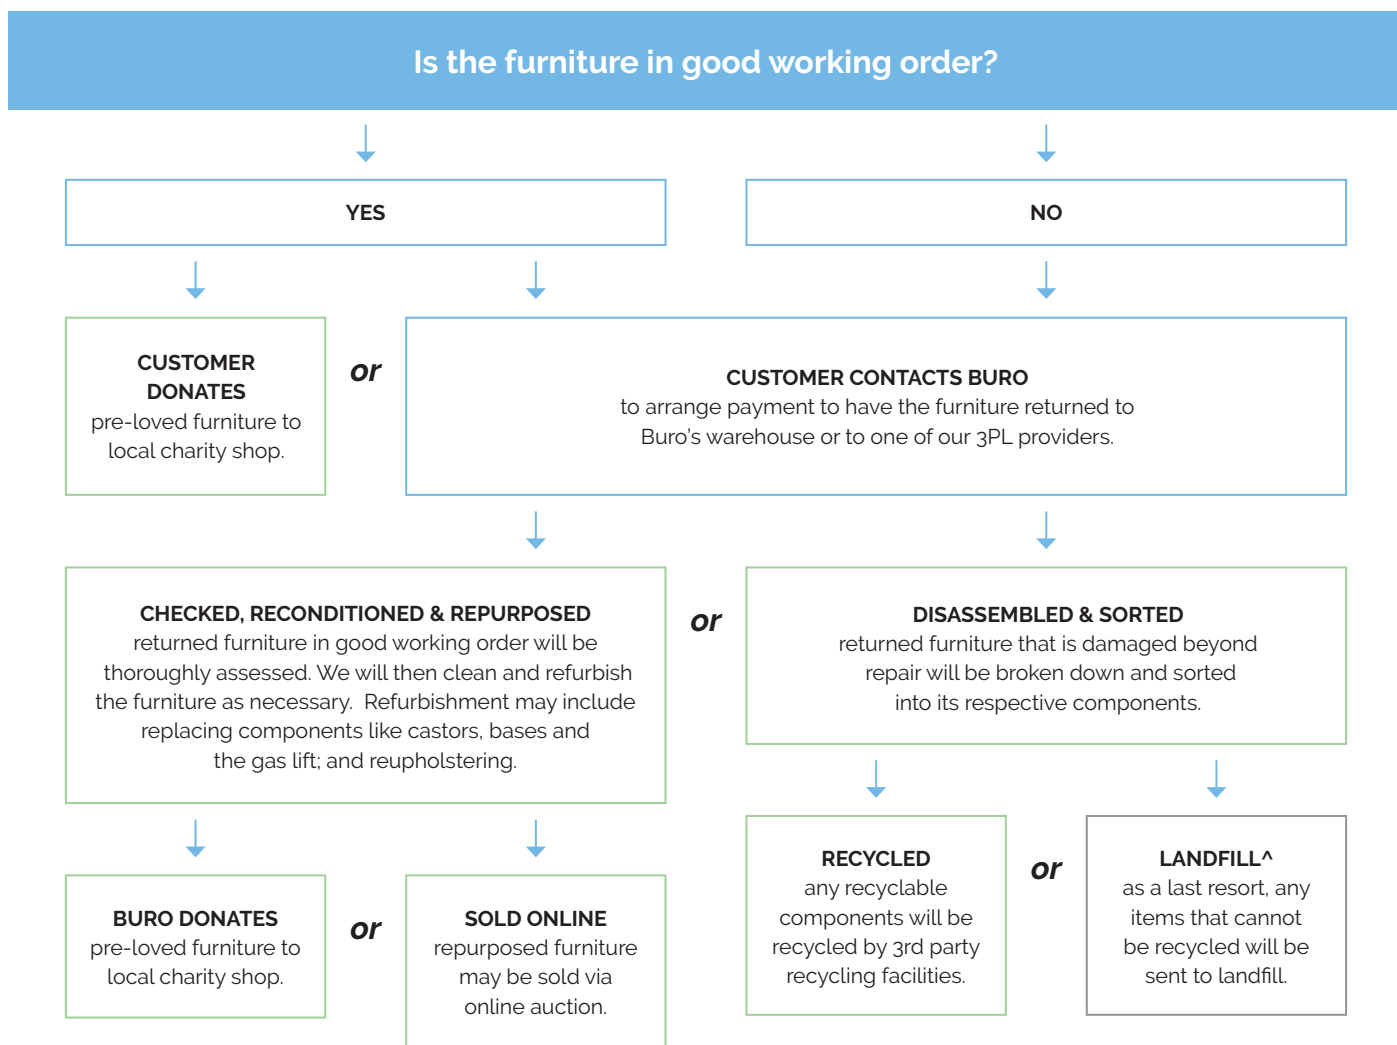

Colours.

Polypropylene ²				Custom ²
Black PP10	Blue PP11	Charcoal PP13	Red PP29	

Quality Assurance and Accreditations.

Buro Product Stewardship Programme.

We encourage repurposing and recycling of pre-loved office furniture to reduce our impact on the environment. When a customer has Buro furniture* that they wish to dispose of, we apply the following steps to determine the most appropriate method.