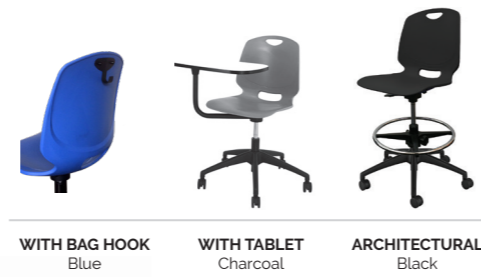

Konfurb

Konfurb Quest 5 Star Swivel Chair

buroseating.com

Konfurb by
buro
ergonomics at work®

Konfurb Quest

5 Star Swivel Chair

The Konfurb Quest 5 star base student chair is a versatile and robust swivel chair designed for ease of use and movement in the modern learning environment. The optional large A3 writing tablet swings rearward enabling the user to sit and stand easily and safely.

Key Features & Benefits.

Quest Chair Project Models	
5 Star Swivel Base	PE321
5 Star Swivel Base, with tablet	PE503
5 Star Swivel Base, architectural	PE323

HAND HOLD
For easy movement.

POLYPROPYLENE SHELL
Comfortable and easy to clean
PP seat and back shell.

Features.

- 5 star nylon base
- Strong polypropylene shell
- Hand hold for ease of movement
- Assembly required

Custom Options.

- Heavy-duty swivel writing tablet (550l x 330d mm)
- Upholstered seat & back (standard size only)
- Customer specified upholstery colours
- Bag hook (PC207, MOQ apply)
- Architectural option
- Glides

Specifications. (mm)

Overall	630w / 630d / 830h
Back	440w / 405h
Seat	440w / 435d
Seat Height	420-530h

Colours.

Quality Assurance and Accreditations.

Buro Product Stewardship Programme.

We encourage repurposing and recycling of pre-loved office furniture to reduce our impact on the environment. When a customer has Buro furniture* that they wish to dispose of, we apply the following steps to determine the most appropriate method.