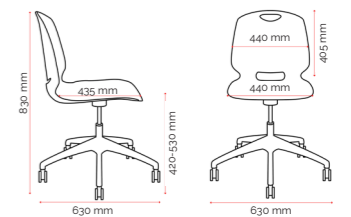

Features.

- 5 star nylon base
- Strong polypropylene shell
- Hand hold for ease of movement
- Assembly required

Custom Options.

- Heavy-duty swivel writing tablet (550l x 330d mm)
- Upholstered seat & back (standard size only)
- Customer specified upholstery colours
- Bag hook (PC207, MOQ apply)
- Architectural option
- Glides

Specifications. (mm)

Overall	630w / 630d / 830h
Back	440w / 405h
Seat	440w / 435d
Seat Height	420-530h

Colours.

Quality Assurance and Accreditations.

Buro Product Stewardship Programme.

We encourage repurposing and recycling of pre-loved office furniture to reduce our impact on the environment. When a customer has Buro furniture* that they wish to dispose of, we apply the following steps to determine the most appropriate method.