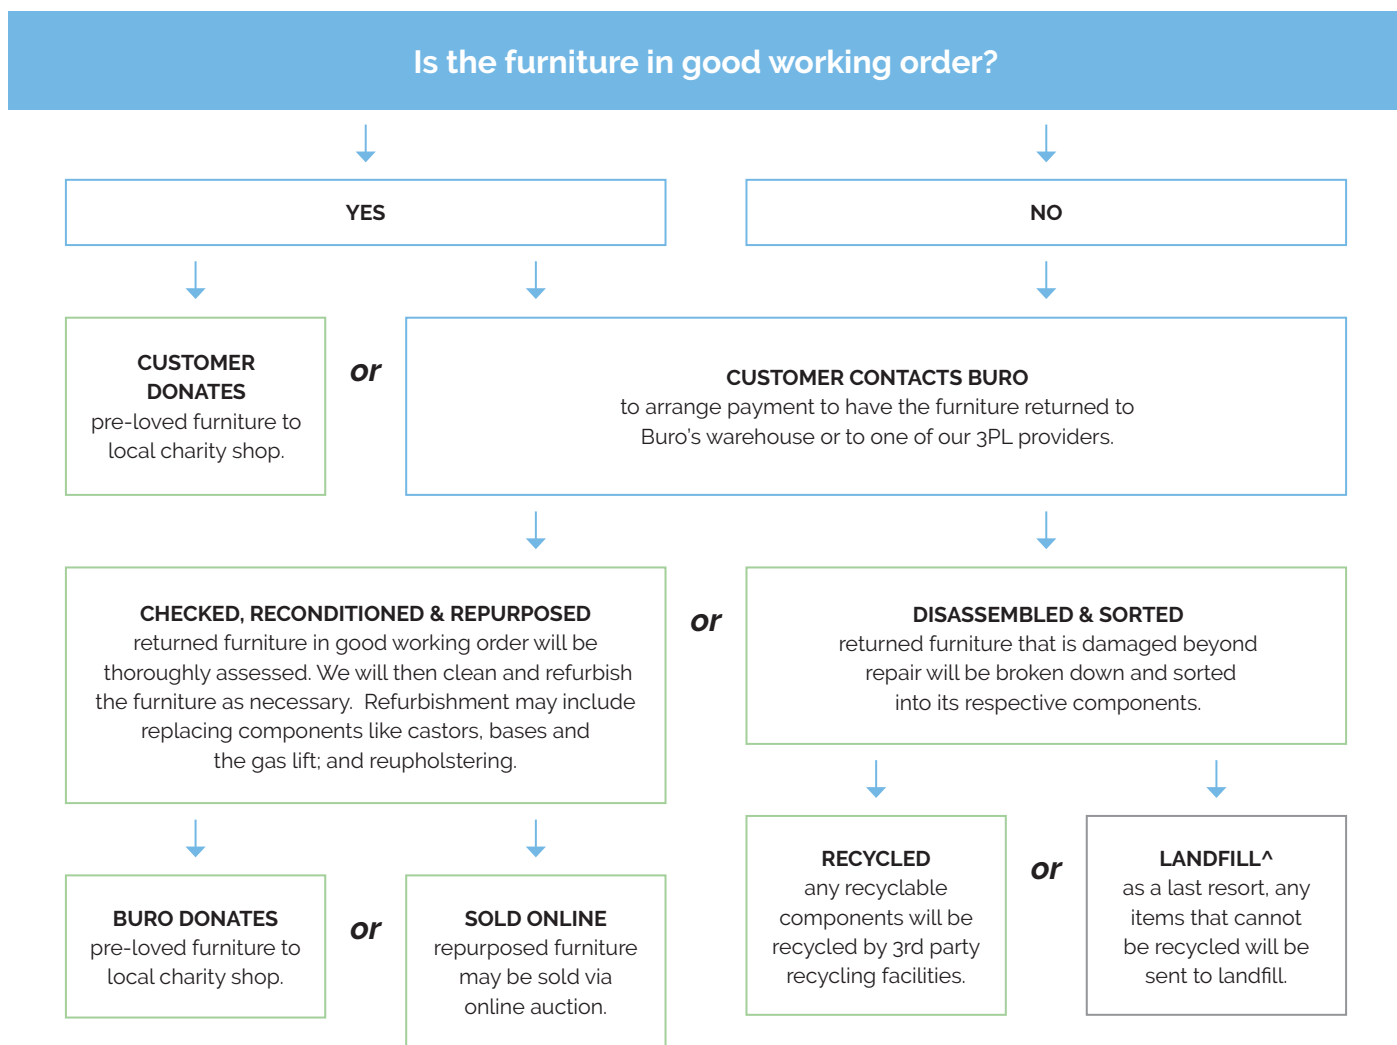

Specifications. (mm)

Overall	630w / 630d / 830h
Back	440w / 405h
Seat	440w / 435d
Seat Height	420-530h

Colours.

Quality Assurance and Accreditations.

Buro Product Stewardship Programme.

We encourage repurposing and recycling of pre-loved office furniture to reduce our impact on the environment. When a customer has Buro furniture* that they wish to dispose of, we apply the following steps to determine the most appropriate method.