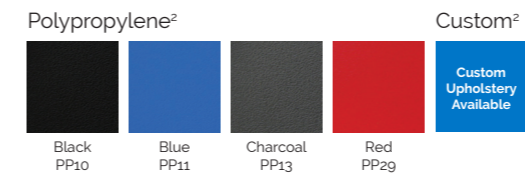

Features.

- 5 star nylon base
- Strong polypropylene shell
- Hand hold for ease of movement
- Assembly required

Custom Options.

- Heavy-duty swivel writing tablet (550l x 330d mm)
- Upholstered seat & back (standard size only)
- Customer specified upholstery colours
- Bag hook (PC207, MOQ apply)
- Architectural option
- Glides

Specifications. (mm)

Overall	630w / 630d / 830h
Back	440w / 405h
Seat	440w / 435d
Seat Height	420-530h

Colours.

Quality Assurance and Accreditations.

Buro Product Stewardship Programme.

We encourage repurposing and recycling of pre-loved office furniture to reduce our impact on the environment. When a customer has Buro furniture* that they wish to dispose of, we apply the following steps to determine the most appropriate method.