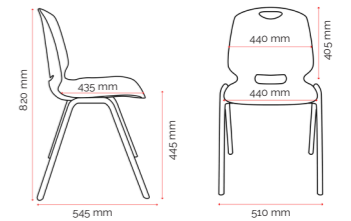

Quality Assurance and Accreditations.

6 YEAR GUARANTEE	6-8 HRS | BURO WARRANTY DAILY SITTING	120 KGS | BURO GUARANTEED USER WEIGHT