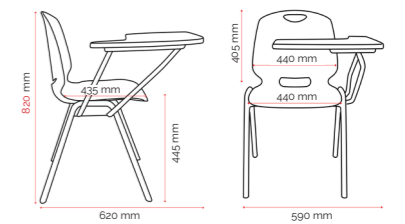

Specifications. (mm)

Overall	590w / 620d / 820h
Back	440w / 405h
Seat	440w / 435d
Seat Height	445h

Colours.

Polypropylene²

Black
PP10

Custom²

Custom
Upholstery
Available

Quality Assurance and Accreditations.