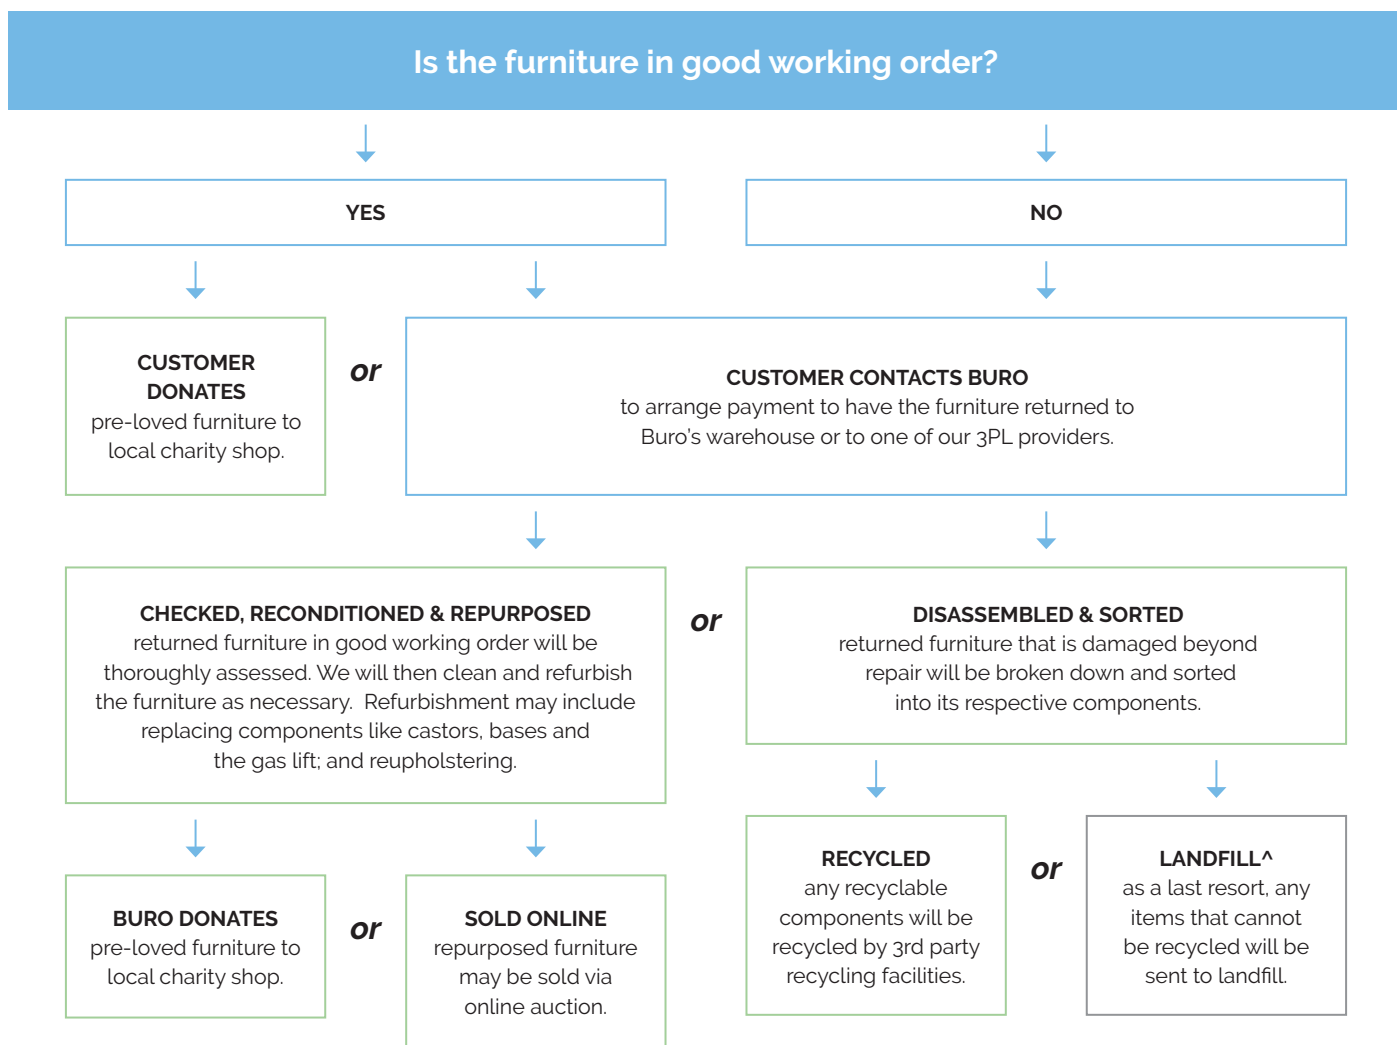

Overall	630w / 630d / 960-1210h
Back	480w / 410h
Seat	450w / 450d
Seat Height	600-860h

Colours.

Polypropylene²

Quality Assurance and Accreditations.

Buro Product Stewardship Programme.

We encourage repurposing and recycling of pre-loved office furniture to reduce our impact on the environment. When a customer has Buro furniture* that they wish to dispose of, we apply the following steps to determine the most appropriate method.