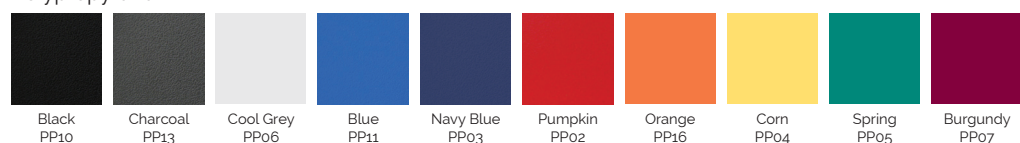

Overall	630w / 630d / 960-1210h
Back	480w / 410h
Seat	450w / 450d
Seat Height	600-860h

Colours.

Polypropylene²

Quality Assurance and Accreditations.

Buro Product Stewardship Programme.

We encourage repurposing and recycling of pre-loved office furniture to reduce our impact on the environment. When a customer has Buro furniture* that they wish to dispose of, we apply the following steps to determine the most appropriate method.