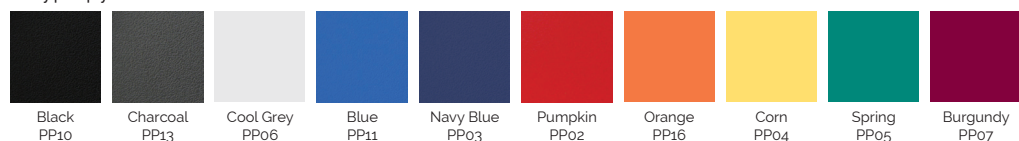

Features.

- Strong steel frame construction
- Black powder coated frame
- Stylish moulded polypropylene perforated back & upholstered seat
- Generous size seat & back
- Stackable with stacking protectors
- Linking connectors

Custom Options.²

- Castors
- Polypropylene seat
- Flip up seat (Nesting)
- Flip up A3 P-shaped tablet
- Flip down oval tablet
- Silver powder coated frame
- Arm rests

Specifications. (mm)

Back	480w / 410h
Seat	450w / 450d
Seat Height	450h
4 Leg	
Overall	540w / 530d / 820h
4 Leg Castors	
Overall	540w / 620d / 820h

Colours.

Polypropylene²

Quality Assurance and Accreditations.

¹6 Yr Guarantee: Guarantee conditions apply, please see buroseating.com. ² Indent only: MOQ's and extended lead times apply, please see buroseating.com for definitions & conditions.
General: In the interests of product development, Buro reserves the right to alter product specifications & features without notice.