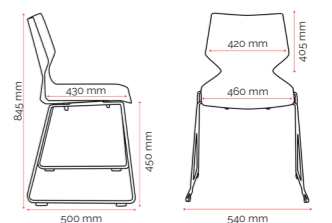

Konfurb Fly Sled Chair

With comfort, strength and durability in mind, the Konfurb Fly Sled mirrors the human body and its needs. The Konfurb Fly is versatile and perfect for hospitality, education, offices and institutional environments. The designer look, paired with robust quality, make this modern chair popular for school classrooms.

Key Features & Benefits.

Fly Sled Chair Everyday Models

No Arms		
Black Shell/Black P/C Frame	KON332-3-3	
White Shell/White P/C Frame	KON332-0-0	

Fly Sled Chair Project Models³

(x - see shell colour options on opposite page)

	Black P/C Frame	White P/C Frame
No Arms	KON332-x-3	KON332-x-0
With Arms	KON332A-x-3	KON332A-x-0

POLYPROPYLENE SHELL
Comfortable and easy to clean
PP seat and back shell.

STRONG FRAME
Strong 12mm solid sled base frame
in black or white powdercoat.

STACKABLE
To save space when
not in use.

International Standards & Awards.

The Konfurb Fly Sled chair is supported by the following Internationally recognised standard:

- Tested to **ANSI/BIFMA X5.1-2002** General-Purpose Office Chairs

The Konfurb Fly Sled chair has achieved the following award:

- **Red Dot** Award 2015 Winner

Designer.

Features.

- 100% polypropylene shell
- Strong 12mm solid sled base frame
- Quality powder coated frame finishes in black or white
- Stackable (refer specifications)
- Plastic under seat cover
- Assembly required

Custom Options.

- Custom seat upholstery³
- Custom full chair upholstery³
- Linkers for Fly Sled base chairs - 2pcs/chair (no arms FLY-LINK-3/with arms FLY-LINK)
- Trolley
- Alternative shell & frame colours (selected colours only)³

Specifications. (mm)

Overall	540w / 500d / 845h
Back	420w / 405h
Seat	460w / 430d
Seat Height	450h