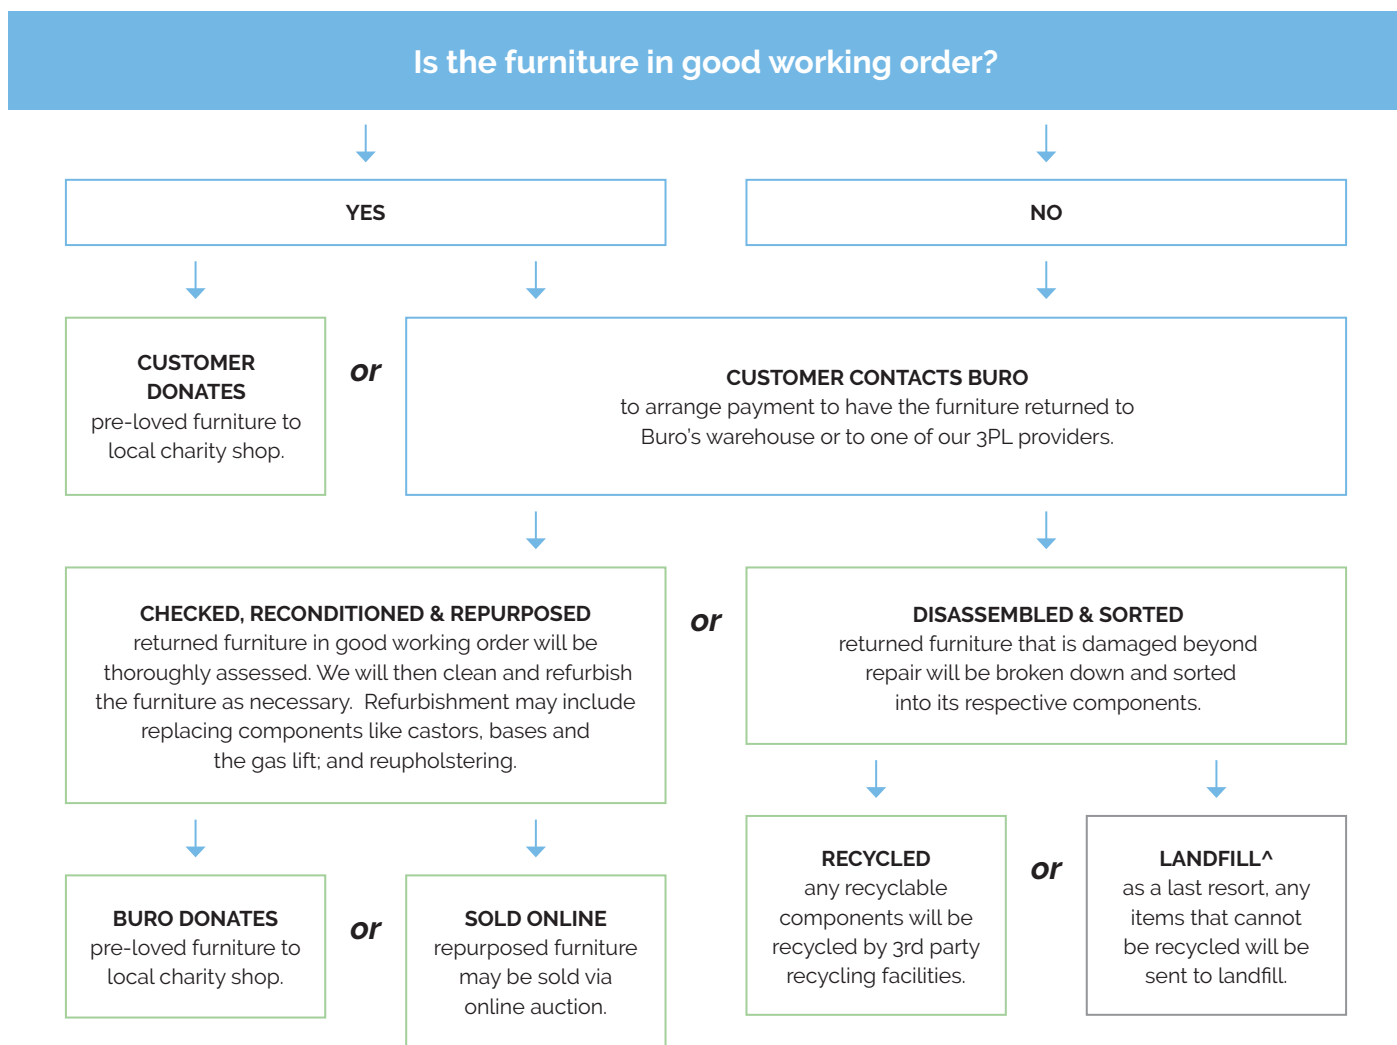

Colours.

Quality Assurance and Accreditations.

Buro Product Stewardship Programme.

We encourage repurposing and recycling of pre-loved office furniture to reduce our impact on the environment. When a customer has Buro furniture* that they wish to dispose of, we apply the following steps to determine the most appropriate method.