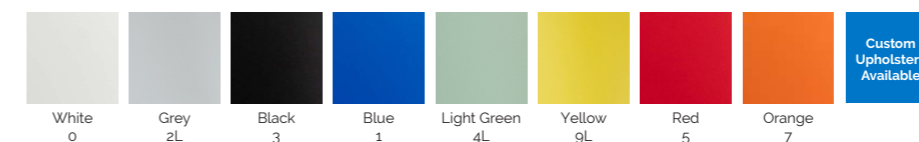

Konfurb Fly Sled Chair

With comfort, strength and durability in mind, the Konfurb Fly Sled mirrors the human body and its needs. The Konfurb Fly is versatile and perfect for hospitality, education, offices and institutional environments. The designer look, paired with robust quality, make this modern chair popular for school classrooms.

Key Features & Benefits.

Fly Sled Chair Everyday Models

No Arms		
Black Shell/Black P/C Frame	KON332-3-3	
White Shell/White P/C Frame	KON332-0-0	

Fly Sled Chair Project Models³

(x - see shell colour options on opposite page)

	Black P/C Frame	White P/C Frame
No Arms	KON332-x-3	KON332-x-0
With Arms	KON332A-x-3	KON332A-x-0

POLYPROPYLENE SHELL
Comfortable and easy to clean
PP seat and back shell.

STRONG FRAME
Strong 12mm solid sled base frame
in black or white powdercoat.

STACKABLE
To save space when
not in use.

International Standards & Awards.

The Konfurb Fly Sled chair is supported by the following Internationally recognised standard:

- Tested to **ANSI/BIFMA X5.1-2002** General-Purpose Office Chairs

The Konfurb Fly Sled chair has achieved the following award:

- **Red Dot** Award 2015 Winner

Designer.

Features.

- 100% polypropylene shell
- Strong 12mm solid sled base frame
- Quality powder coated frame finishes in black or white
- Stackable (refer specifications)
- Plastic under seat cover
- Assembly required

Custom Options.

- Custom seat upholstery³
- Custom full chair upholstery³
- Linkers for Fly Sled base chairs - 2pcs/chair (no arms FLY-LINK-3/with arms FLY-LINK)
- Trolley
- Alternative shell & frame colours (selected colours only)³

Specifications. (mm)

Overall	540w / 500d / 845h
Back	420w / 405h
Seat	460w / 430d
Seat Height	450h