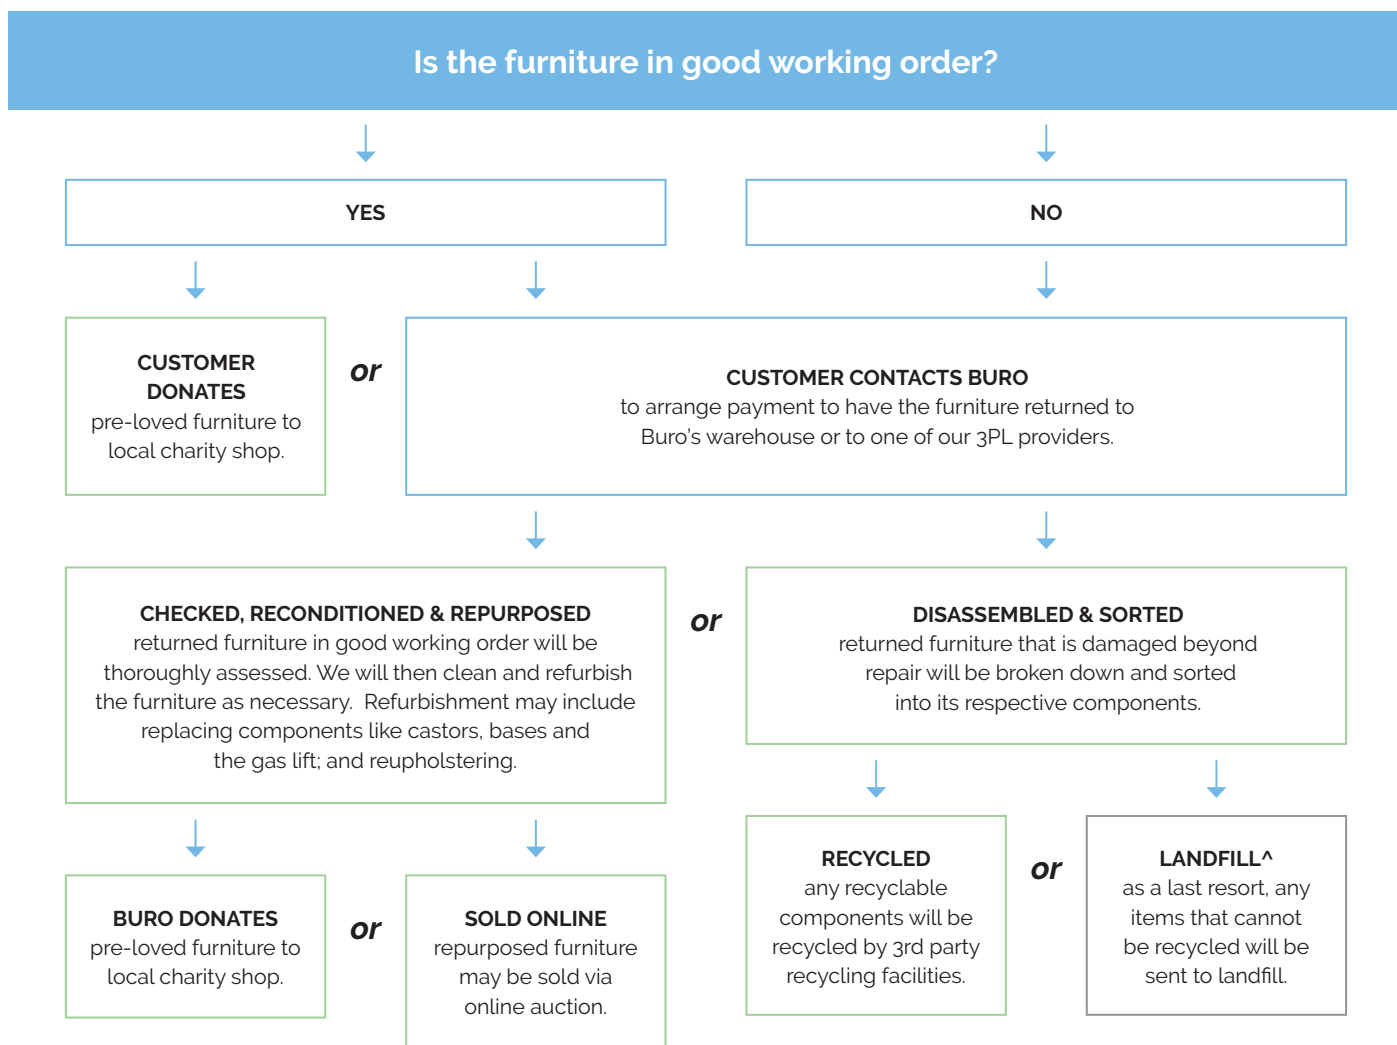

For dimensions of individual units, see line drawings below.

Quality Assurance and Accreditations.

Buro Product Stewardship Programme.

We encourage repurposing and recycling of pre-loved office furniture to reduce our impact on the environment. When a customer has Buro furniture* that they wish to dispose of, we apply the following steps to determine the most appropriate method.