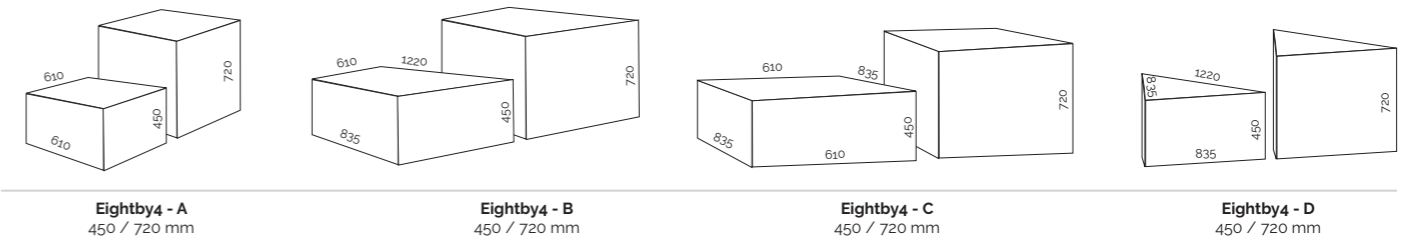

Specifications. (mm)

Height	450h or 720h
Full Set Overall	1220w / 2440d / 450h or 720h

For dimensions of individual units, see line drawings below.