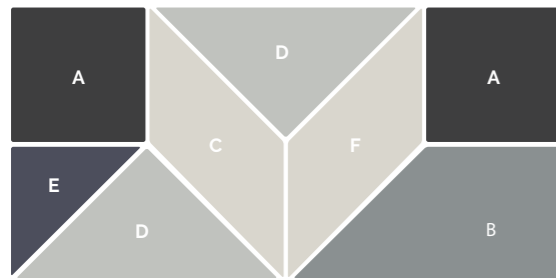

 Konfurb

Konfurb Eightby4 Series

buroseating.com

Konfurb by
buro
ergonomics at work®

Konfurb Eightby4 Series

Today's agile offices and school learning environments need to be hardworking, flexible, efficient, and imaginative. With the clever use of geometric shapes, the Konfurb Eightby4 is a series of lightweight collaborative soft seating pieces, available in two heights, that can be repositioned and custom upholstered to suit any space and any need.

Configuration & Inspiration.

Eightby4 - Full Set (8 Pieces)
Set includes - A (x2), B, C, D (x2), E, F

Product Codes.

| Eightby4 Project Models ³ | 450mm | 720mm |
|--------------------------------------|---------|-----------|
| A (Square) | KON390A | KON390H-A |
| B (Trapezoid) | KON390B | KON390H-B |
| C (Parallelogram - Left) | KON390C | KON390H-C |
| D (Large Triangle) | KON390D | KON390H-D |
| E (Small Triangle) | KON390E | KON390H-E |
| F (Parallelogram - Right) | KON390F | KON390H-F |