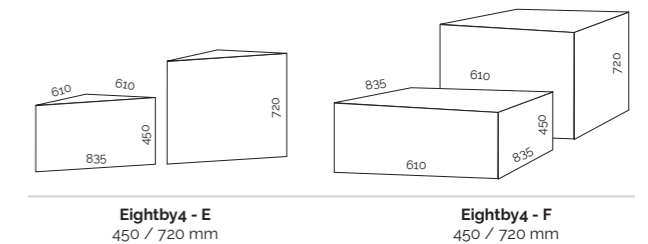

Quality Assurance and Accreditations.