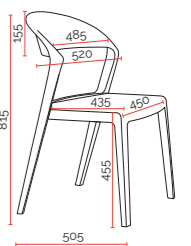

Quality Assurance and Accreditations.

5 YEAR GUARANTEE	1 YEAR GUARANTEE	3-4 100% BIFMA WORKSITE DAILY SITTING	130 100% BIFMA GUARANTEED USER WEIGHT
1	2	MEMBER BIFMA	

¹ 5 Yr Guarantee: Indoor. ² 1 Yr Guarantee: Outdoor. UV Protected for outdoor use - exposure to the harsh NZ & Australia UV levels puts the aesthetics of the polypropylene materials at risk of some colour deterioration. Buro polypropylene materials contain stabilisers to limit deterioration for one year however some colour fading may be possible for bright colours such as reds, yellows, greens, and blues. **General:** For In-Store purchases (non stock orders) MOQ and extended lead times may apply, please see buroseating.com for definitions & conditions. In the interests of product development, Buro reserves the right to alter product specifications & features without notice.