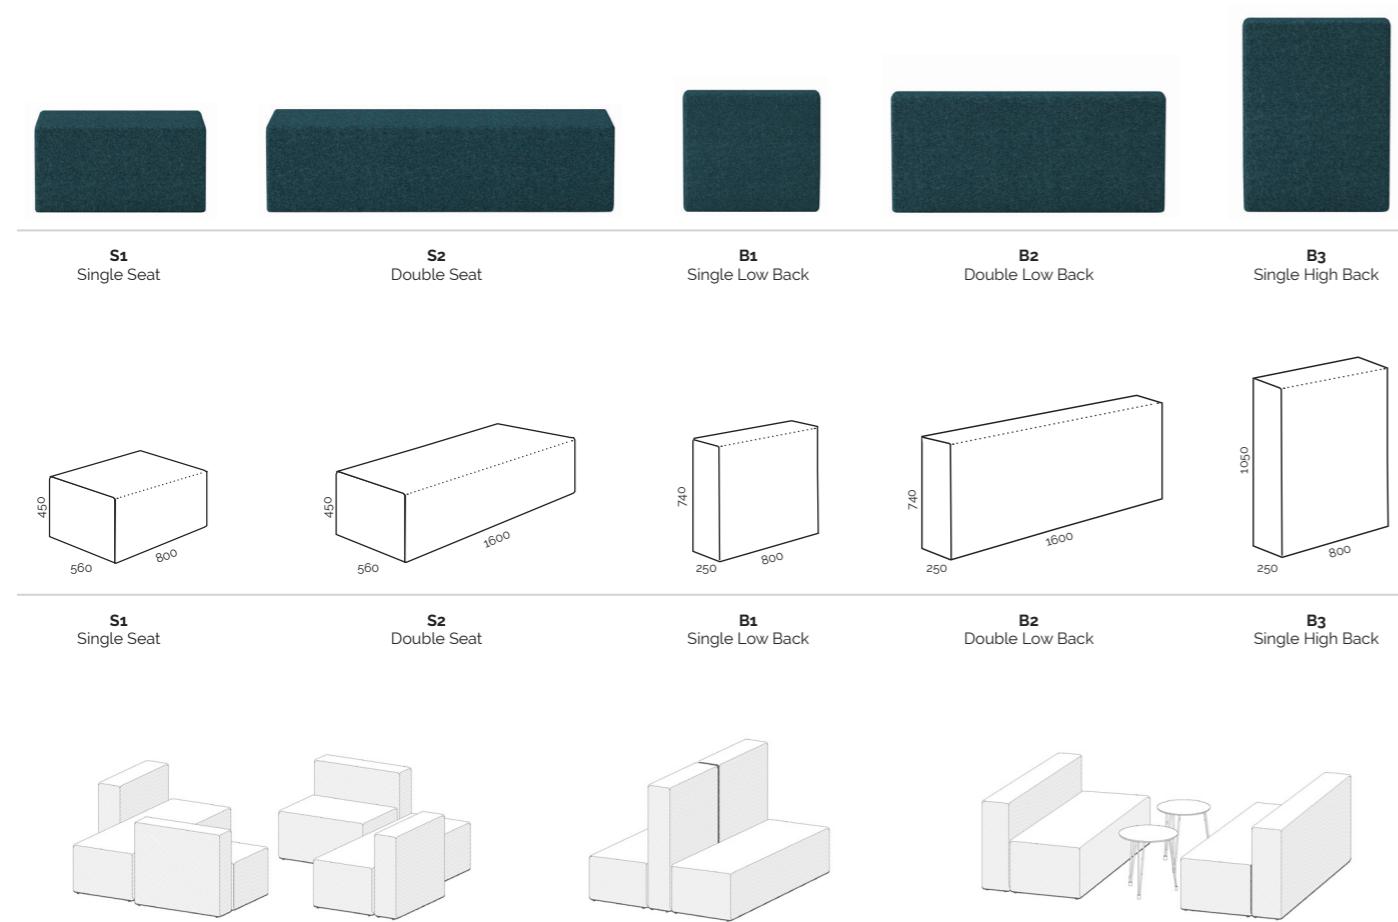

Konfurb Block Series

The Konfurb Block Series promotes creativity and collaboration through customisable soft seating. Choose from five different seat and back options and custom fabric to create unique configurations for your space. Popular for flexible event spaces, activity-based work areas, lobbies, libraries and school education environments.

Configuration & Inspiration.

Product Codes.

Fabric Meterage. (m)

1.5m wide

Block Project Models³

Single Seat	KON721-S1
Double Seat	KON721-S2
Single Low Back	KON721-B1
Double Low Back	KON721-B2
Single High Back	KON721-B3

KON721-S1	2.1
KON721-S2	3.3
KON721-B1	2.3
KON721-B2	4.0
KON721-B3	2.3

Features.

- Promotes communication and learning
- Promotes creativity
- Modular options to optimise use of the workplace
- Heavy duty inner frame construction
- High density soft pile foam (meets CA 117 Section A Part I & Section D Part II)
- Customer Specified fabric
- Optional contrasting upholsteries available
- Full 5 year guarantee (excluding upholstery)
- No assembly required

Specifications. (mm)

Single Seat	800w / 560d / 450h
Double Seat	1600w / 560d / 450h
Single Low Back	800w / 250d / 740h
Double Low Back	1600w / 250d / 740h
Single High Back	800w / 250d / 1050h

Custom Options.

- Customer specified seat & back height options³

Quality Assurance and Accreditations.