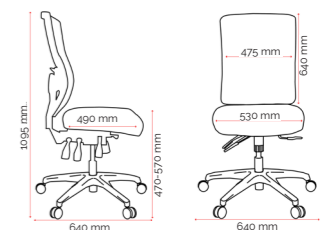

Buro Tidal.

Proudly Australian Made.

With a high density moulded foam seat and back, the Buro Tidal Mesh Back is a comfortable office chair. Meeting strict Australian manufacturing and quality standards, Buro Tidal is an Officially Licensed Australian Made product and features upholstery from Sustainable Living Fabrics that are GECA certified and Carbon Neutral. The ergonomic chair is highly adjustable, allowing for a fully customisable seating position for all users.

Key Features & Benefits.

- 244 Mesh Back
- 244A Mesh Back with arms

ADJUSTABLE BACK
Ratchet height adjustable back to ensure lumbar support.

COMFORTABLE SEAT
High density polyurethane moulded foam for your comfort.

ROBUST 3 LEVER MECHANISM WITH TILT TENSION
The adaptable mechanism allows for independent ergonomic adjustments.

International Standards.

The Buro Tidal Mesh Back is supported by the following Internationally recognised standards:

- **AFRDI Level 6** Severe Commercial Certification
- **GREENGUARD** certification

Features.

- Official Australian Made product
- Sustainable Living Fabric - GECA Certified / Carbon Neutral
- Independently adjustable tilt tension
- Adjustable seat height
- Ratchet height adjustable back
- Independently adjustable seat tilt - free floating or lockable
- Independently adjustable back tilt - free floating or lockable
- Depth adjustable seat slide
- High density moulded foam
- 5 star black nylon base

Custom Options.

- Height & width adjustable arms (187-1)
- Short 100mm gas lift (1.04B10813-01K)⁵
- Entire range of Sustainable Living Fabrics available

Specifications. (mm)

Overall	640w / 640d / 1095h
Back	475w / 640h
Seat	530w / 490d
Seat Height	470-570h
Seat Depth Range*	460-510d

Carton Dimensions.

Width	650
Height	840
Length	450
Weight	26 kg