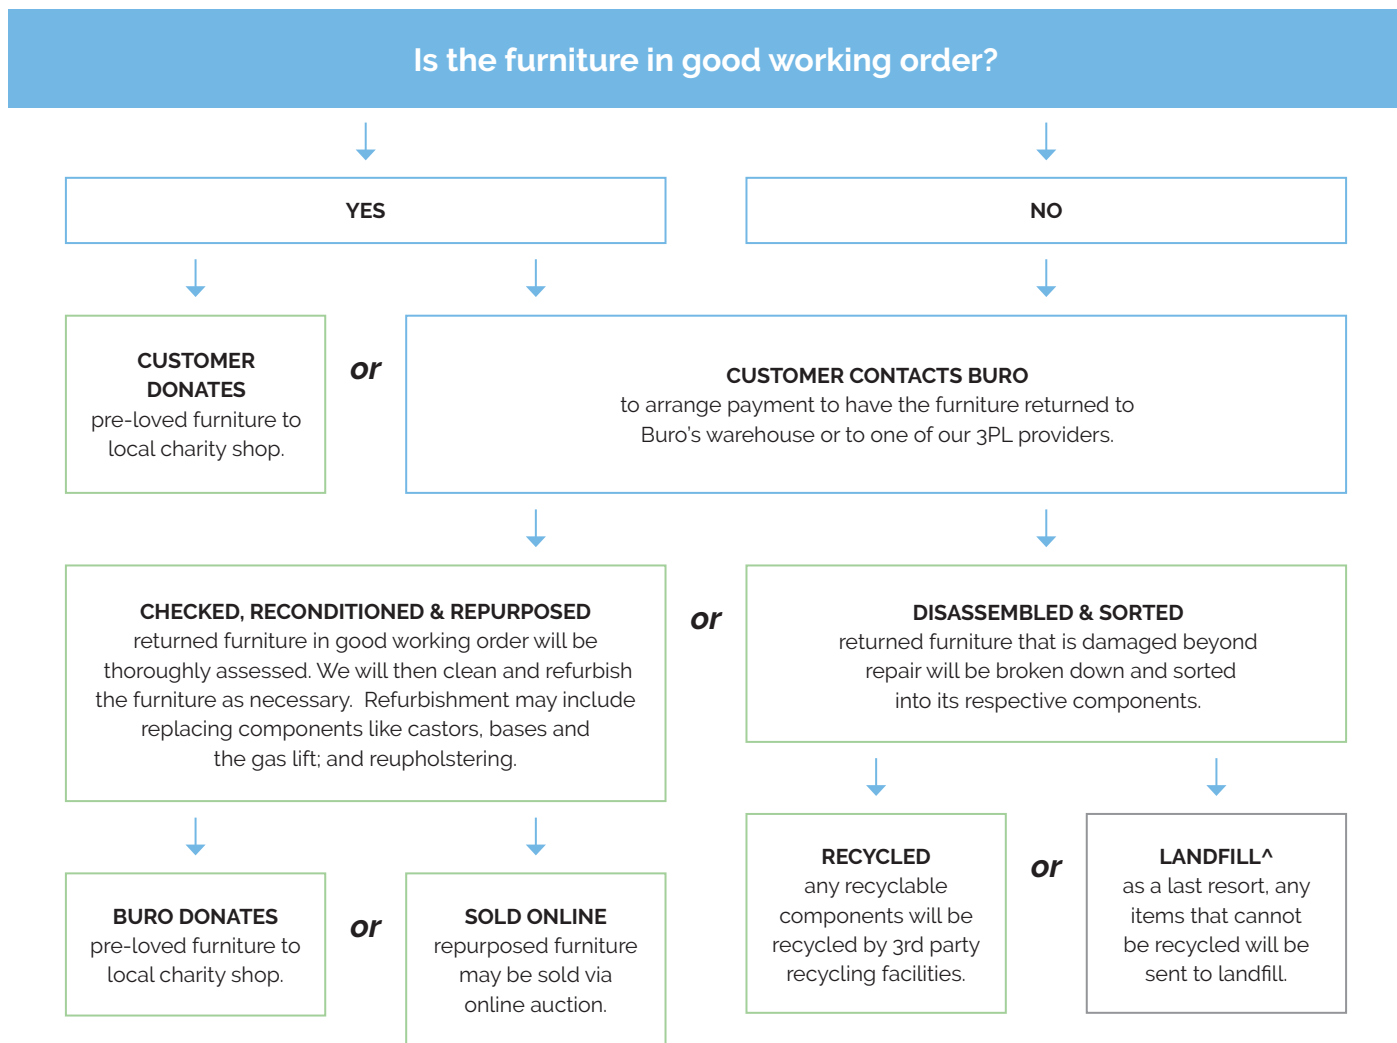

We encourage repurposing and recycling of pre-loved office furniture to reduce our impact on the environment. When a customer has Buro furniture* that they wish to dispose of, we apply the following steps to determine the most appropriate method.