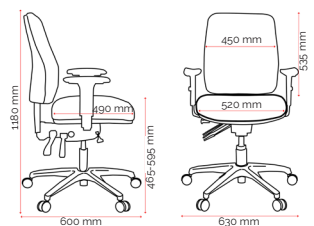

Custom Options.

- Soft PU castors (CE1121P)¹⁰
- Customer specified fabric

Specifications. (mm)

| | |
|-------------------|---------------------|
| Overall | 630w / 600d / 1180h |
| Back | 450w / 535h |
| Seat | 520w / 490d |
| Seat Height | 465-595h |
| Seat Depth Range* | 410-460d |

Carton Dimensions.

| | |
|--------|-------|
| Width | 670 |
| Height | 420 |
| Length | 670 |
| Weight | 28 kg |

Upholstery.

Jett

Quality Assurance and Accreditations.

¹10 Yr Guarantee: Excludes upholstery. ²2 Yr Jett Fabric Guarantee: Conditions apply, see buroseating.com. ³Buro Indicative daily sitting hours: 8+ with 10 yr guarantee ⁴Buro Indicative daily sitting hours: 16+ with 2 yr guarantee ⁵Static Load Testing: Furntech - AFRDI approved for users up to & including 160kg. Static Load tested to 600kg. Any Static Load test is a strength test which simulates higher than normal dynamic loads that may occasionally be applied to a chair by the user. ⁶AFRDI Standard AFRDI 142 - rated loads for office swivel chairs at 160kg - Multi Shift operations. ⁷Fabric: Same day dispatch. ⁸Fabric: 7 - 14 working day lead time. ⁹Fabric: For custom fabric ETA's can be supplied on request. ¹⁰Extended lead times apply (components not necessarily AFRDI 142 certified). *Seat Depth Adjustment: Measured from back lumbar to front seat edge. **General:** Guarantee conditions apply, please see buroseating.com. For indent purchases (non stock orders) conditions may apply, please see buroseating.com for definitions & conditions. In the interests of product development, Buro reserves the right to alter product specifications & features without notice.