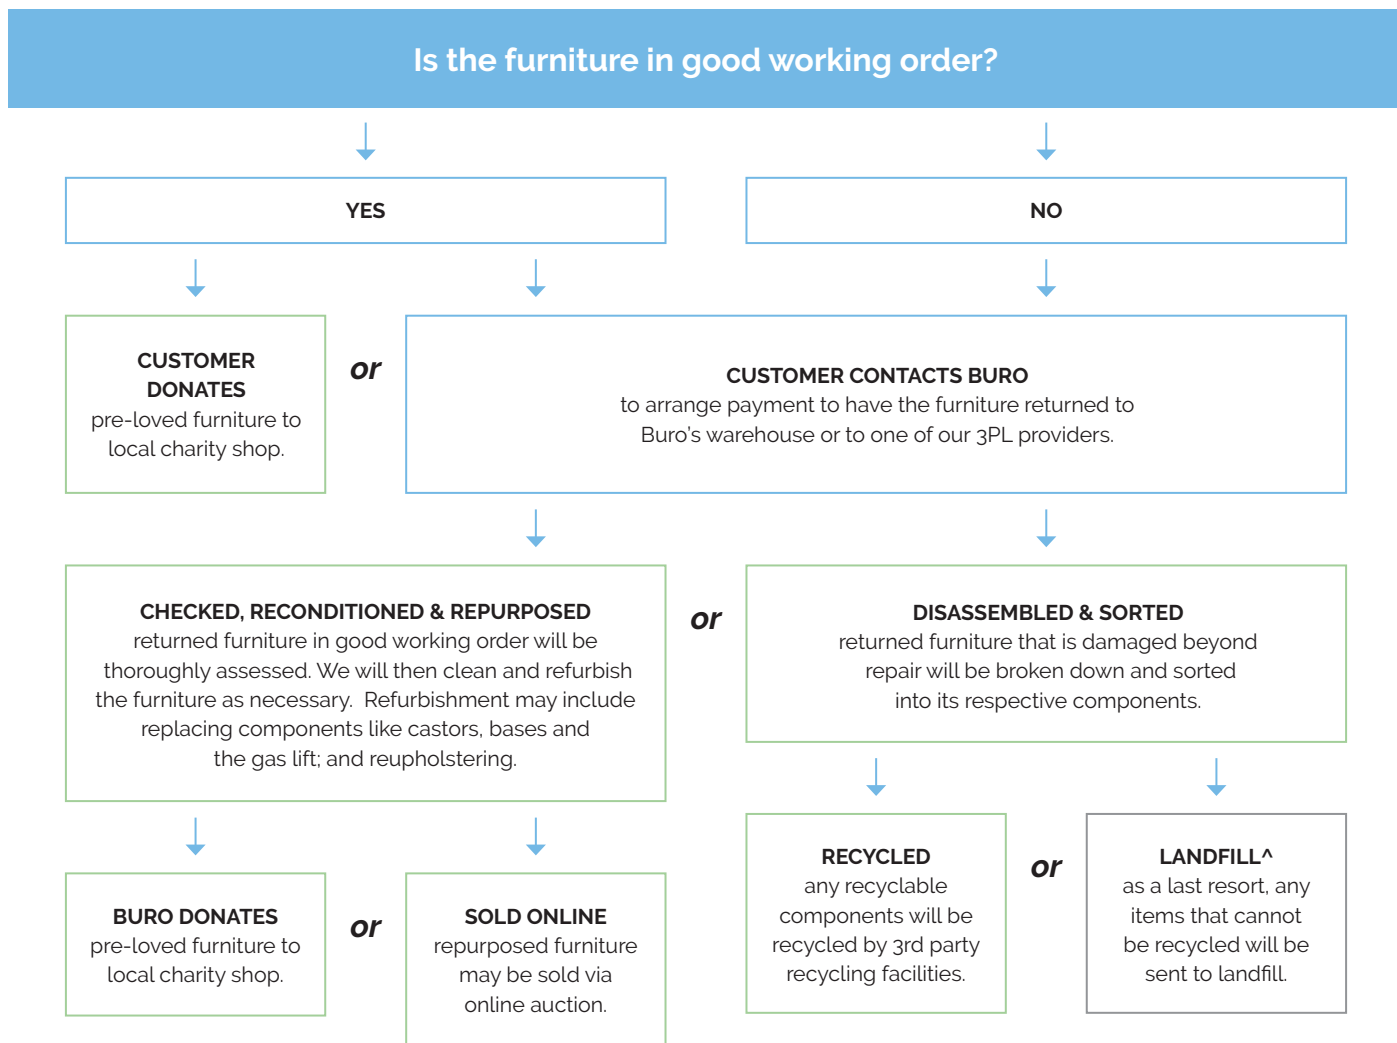

Buro Product Stewardship Programme.

We encourage repurposing and recycling of pre-loved office furniture to reduce our impact on the environment. When a customer has Buro furniture* that they wish to dispose of, we apply the following steps to determine the most appropriate method.

To mitigate our CO2 footprint over the next 50 years, we're working with **Trees That Count**, a conservation charity dedicated to planting native trees.

By funding the planting of native trees, we're supporting efforts to increase biodiversity across New Zealand.

Buro proudly support **Greening Australia**.

Greening Australia has been restoring Australia's unique landscapes and protecting biodiversity at scale through collaborative, science-based programs for over 40 years.
www.greeningaustralia.org.au

As a **Sedex member** we are committed to being a responsible business, sourcing responsibly, and improving ethical standards and working conditions within the supply chain.

*Qualifying furniture must be Buro branded product (Buro Seating, Konfurb, Mondo), or a partner exclusive brand.

^Many of our products are GREENGUARD certified for safe emission levels. This reduces the environmental impact when sending any components to landfill.