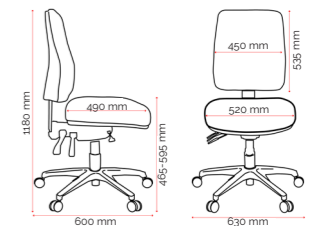

Features.

- Ratchet height adjustable back/lumbar
- Independently adjustable seat angle – free floating or lockable
- Independently adjustable back rest angle – free floating or lockable
- 130 x 48mm gas lift
- Polyurethane moulded foam
- D1 nylon base
- 60mm twin wheel castors

Custom Options.

- Seat slide mechanism
- Height and width adjustable arms (180-2)
- Polished aluminium base (PC068)
- Soft PU castors (CE1121P)
- Customer specified fabric

Specifications. (mm)

Overall	630w / 600d / 1180h
Back	450w / 535h
Seat	520w / 490d
Seat Height	465-595h

Carton Dimensions.

Width	640
Height	390
Length	640
Weight	21.1 kg

Upholstery.

Jett

Dark Blue ⁵ FY61	Charcoal ⁵ FY62	Black ⁴ FY63	Green ⁵ FY64	Red ⁵ FY66	Black ⁴ PU13	Dillon PU	Custom ⁶ Upholstery Available
--------------------------------	-------------------------------	----------------------------	----------------------------	--------------------------	----------------------------	-----------	---