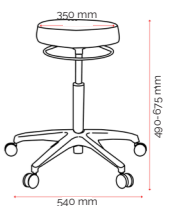

Buro Revo.

A versatile stool.

Featuring a large high density moulded foam seat, the Buro Revo office stool is an ideal addition to workspaces. With a ring operated adjustable seat height and an optional architectural gas lift, this versatile stool is a popular choice for students, laboratories and healthcare professionals. Or used as an architectural drafting stool.

Key Features & Benefits.

540 Revo Stool²

COMFORTABLE SEAT
High density polyurethane moulded foam for your comfort.

RING LEVER
Easy to reach, height adjustable ring lever.

Features.

- Adjustable seat height
- Ring lever
- High density polyurethane moulded foam

Custom Options.

- Architectural 270mm gas lift (111-6)
- Height adjustable reflective black powder coat footring (110-4)
- Polished aluminium base (PC068)
- Chair glides (CE1151P)
- Soft PU castors (CE1121P)
- Customer specified fabric²

Specifications. (mm)

Overall	540w / 500d / 555h
Seat	350dia
Seat Height	490-675h 605-855h (with optional architectural gas lift)

Carton Dimensions.

Width	500
Height	200
Length	600
Weight	6.7 kg

Upholstery.

Vinyl Custom²

Black²
v3

Quality Assurance and Accreditations.