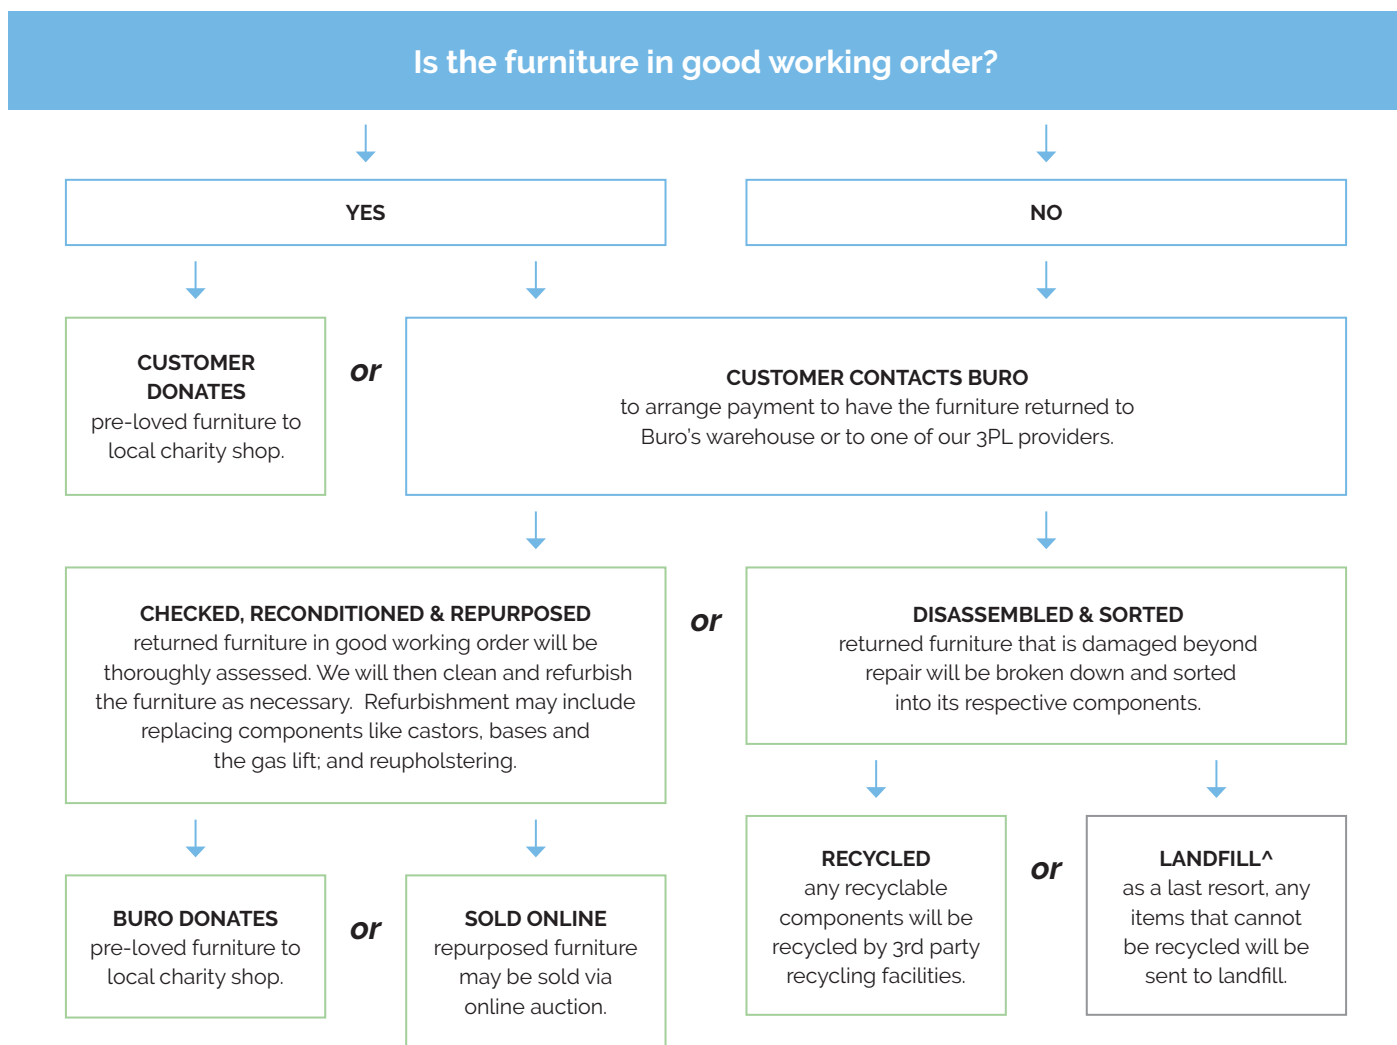

Vinyl Custom²

Black²
v3

Quality Assurance and Accreditations.

Buro Product Stewardship Programme.

We encourage repurposing and recycling of pre-loved office furniture to reduce our impact on the environment. When a customer has Buro furniture* that they wish to dispose of, we apply the following steps to determine the most appropriate method.