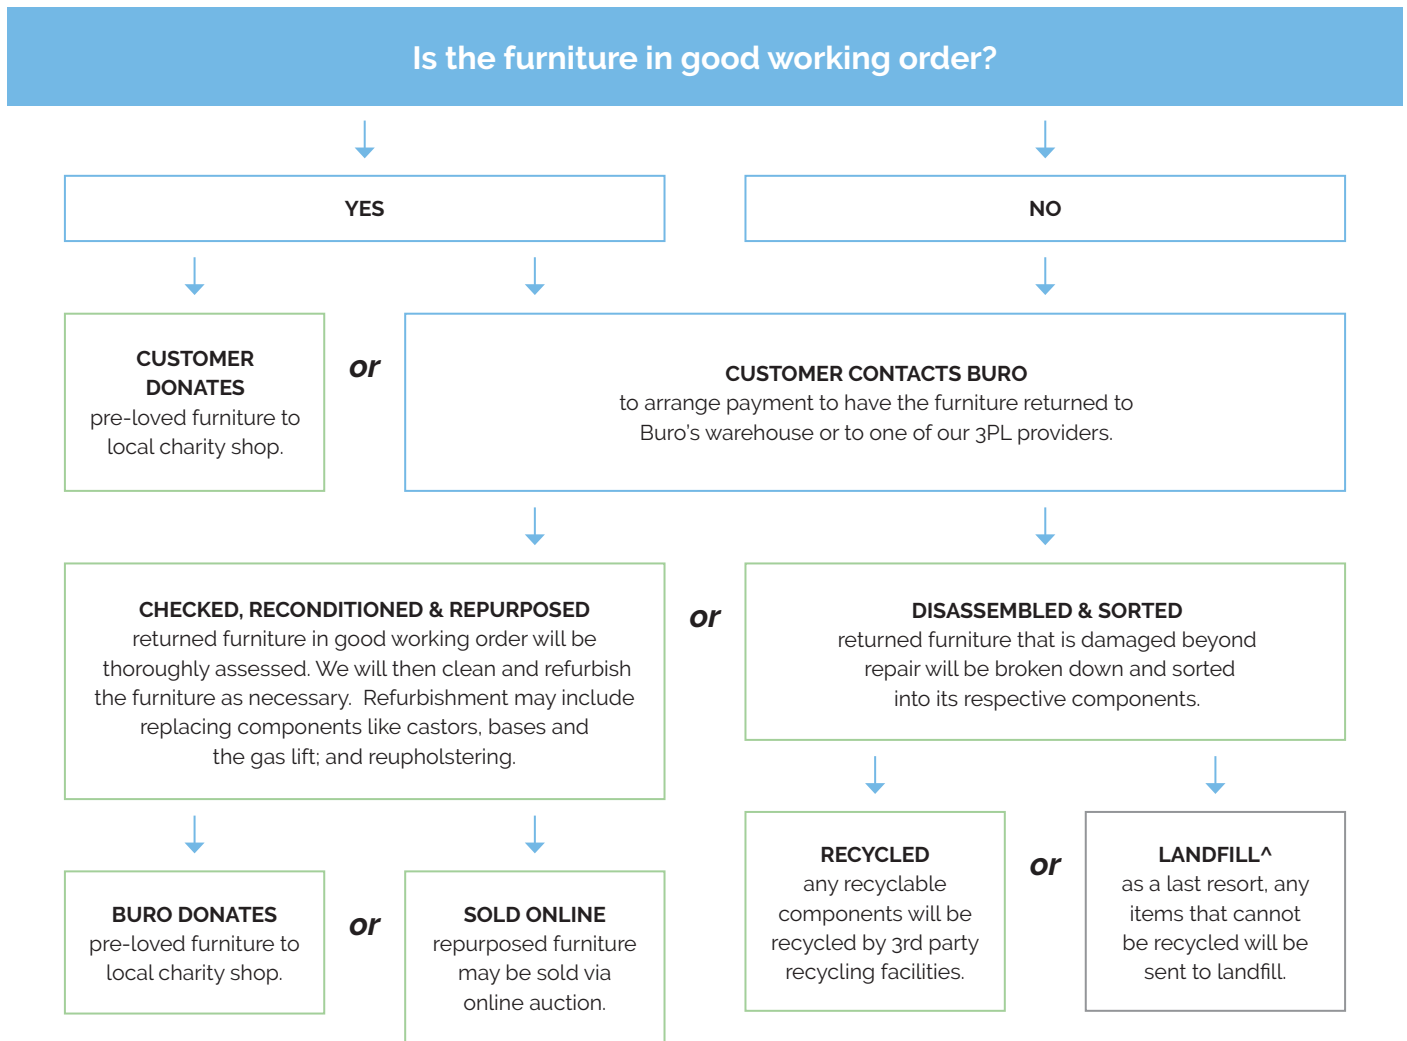

Upholstery.

Quality Assurance and Accreditations.

¹10 Yr Guarantee: Excludes upholstery. ²2 Yr Jett Fabric Guarantee: Conditions apply, see buroseating.com. ³Buro Indicative daily sitting hours: 8+ with 10 yr guarantee ⁴Buro Indicative daily sitting hours: 16+ with 2 yr guarantee ⁵Static Load Testing: Furntech - AFRDI approved for users up to & including 160kg. Static Load tested to 600kg. Any Static Load test is a strength test which simulates higher than normal dynamic loads that may occasionally be applied to a chair by the user. ⁶AFRDI Standard AFRDI 142 - rated loads for office swivel chairs at 160kg - Multi Shift operations. ⁷Fabric: Same day dispatch. ⁸Extended lead time apply (components not necessarily AFRDI 142 certified). ^{*}Seat Depth Adjustment: Measured from back lumbar to front seat edge. **General:** Guarantee conditions apply, please see buroseating.com. For indent purchases (non stock orders) conditions may apply, please see buroseating.com for definitions & conditions. In the interests of product development, Buro reserves the right to alter product specifications & features without notice.

Buro Product Stewardship Programme.

We encourage repurposing and recycling of pre-loved office furniture to reduce our impact on the environment. When a customer has Buro furniture* that they wish to dispose of, we apply the following steps to determine the most appropriate method.