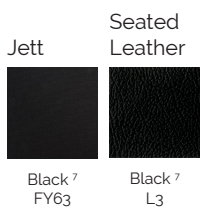

International Standards.

The Buro Persona 24/7 chair is supported by the following Internationally recognised standards:

- **AFRDI 142** Rated Load 160kg Multi Shift certification⁶
- **GREENGUARD** certification
- Meets Australian/ New Zealand Standard **AS/NZS 4438:1997** - Height Adjustable Swivel Chairs

Features.

- Body weight tension adjustment
- Adjustable seat height with superior heavy duty gas lift
- Ratchet height adjustable back/lumbar
- Independently adjustable seat tilt - free floating or lockable
- Independently adjustable back tilt - free floating or lockable
- Dedicated forward seat tilt & lock adjustment
- Depth adjustable seat slide
- Height & width adjustable arms
- High density polyurethane moulded foam
- Heavy duty nylon base and 60mm castors

Specifications. (mm)

Overall	700w / 590d / 1070h
Back	530w / 640h
Seat	520w / 490d
Seat Height	480-580h
Seat Depth Range*	455-495d

Custom Options.

- Soft PU castors (CE1121P)⁸

Carton Dimensions.

Width	660
Height	390
Length	730
Weight	28 kg

Upholstery.