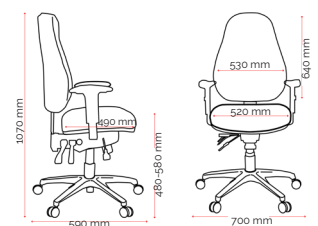

International Standards.

The Buro Persona 24/7 chair is supported by the following Internationally recognised standards:

- **AFRDI 142** Rated Load 160kg Multi Shift certification⁶
- **GREENGUARD** certification
- Meets Australian/ New Zealand Standard **AS/NZS 4438:1997** - Height Adjustable Swivel Chairs

Features.

- Body weight tension adjustment
- Adjustable seat height with superior heavy duty gas lift
- Ratchet height adjustable back/lumbar
- Independently adjustable seat tilt - free floating or lockable
- Independently adjustable back tilt - free floating or lockable
- Dedicated forward seat tilt & lock adjustment
- Depth adjustable seat slide
- Height & width adjustable arms
- High density polyurethane moulded foam
- Heavy duty nylon base and 60mm castors

Specifications. (mm)

Overall	700w / 590d / 1070h
Back	530w / 640h
Seat	520w / 490d
Seat Height	480-580h
Seat Depth Range*	455-495d

Custom Options.

- Soft PU castors (CE1121P)⁸

Carton Dimensions.

Width	660
Height	390
Length	730
Weight	28 kg

Upholstery.