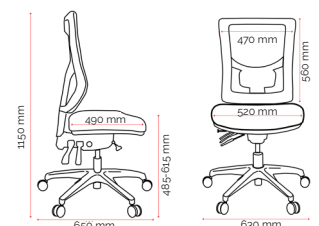

International Standards.

The Buro Metro II HB 24/7 chair is supported by the following Internationally recognised standards:

- **AFRDI 142** Rated Load 160kg Multi Shift Operation⁵
- **GREENGUARD** certification
- Meets Australian/ New Zealand Standard **AS/NZS 4438:1997** - Height Adjustable Swivel Chairs at Level 6 – Severe Commercial

Features.

- Adjustable seat height
- Ratchet height adjustable back and adjustable lumbar support
- Independently adjustable seat tilt - free floating or lockable
- Independently adjustable back tilt - free floating or lockable
- Depth adjustable seat slide
- High density polyurethane moulded foam seat
- Polished aluminium base (with reflective silver powder coated gas lift)
- 60mm Castors

Custom Options.

- Soft PU castors (CE1121P)
- AFRDI certified height & width adjustable arms (180-2)
- 100mm gas lift for seat height range 465-560 (mm)
- Customer specified fabric (seat only)

Specifications. (mm)

Overall	630w / 650d / 1150h
Back	470w / 560h
Seat	520w / 490d
Seat Height	485-615h
Seat Depth Range*	435-485d

Carton Dimensions.

Width	640
Height	370
Length	780
Weight	21 kg

Upholstery.

Elastic III Custom⁷

Black⁶
153