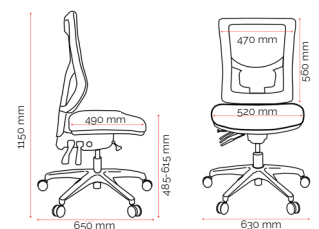

International Standards.

The Buro Metro II HB 24/7 chair is supported by the following Internationally recognised standards:

- **AFRDI 142** Rated Load 160kg Multi Shift Operation⁵
- **GREENGUARD** certification
- Meets Australian/ New Zealand Standard **AS/NZS 4438:1997** - Height Adjustable Swivel Chairs

Features.

- Adjustable seat height
- Ratchet height adjustable back and adjustable lumbar support
- Independently adjustable seat tilt - free floating or lockable
- Independently adjustable back tilt - free floating or lockable
- Depth adjustable seat slide
- High density polyurethane moulded foam seat
- Polished aluminium base (with reflective silver powder coated gas lift)
- 60mm Castors

Custom Options.

- Soft PU castors (CE1121P)
- AFRDI certified height & width adjustable arms (180-2)
- 100mm gas lift for seat height range 465-560 (mm)
- Customer specified fabric (seat only)

Specifications. (mm)

Overall	630w / 650d / 1150h
Back	470w / 560h
Seat	520w / 490d
Seat Height	485-615h
Seat Depth Range*	435-485d

Carton Dimensions.

Width	640
Height	370
Length	780
Weight	21 kg

Upholstery.

Elastic III Custom⁷

Black⁶
153