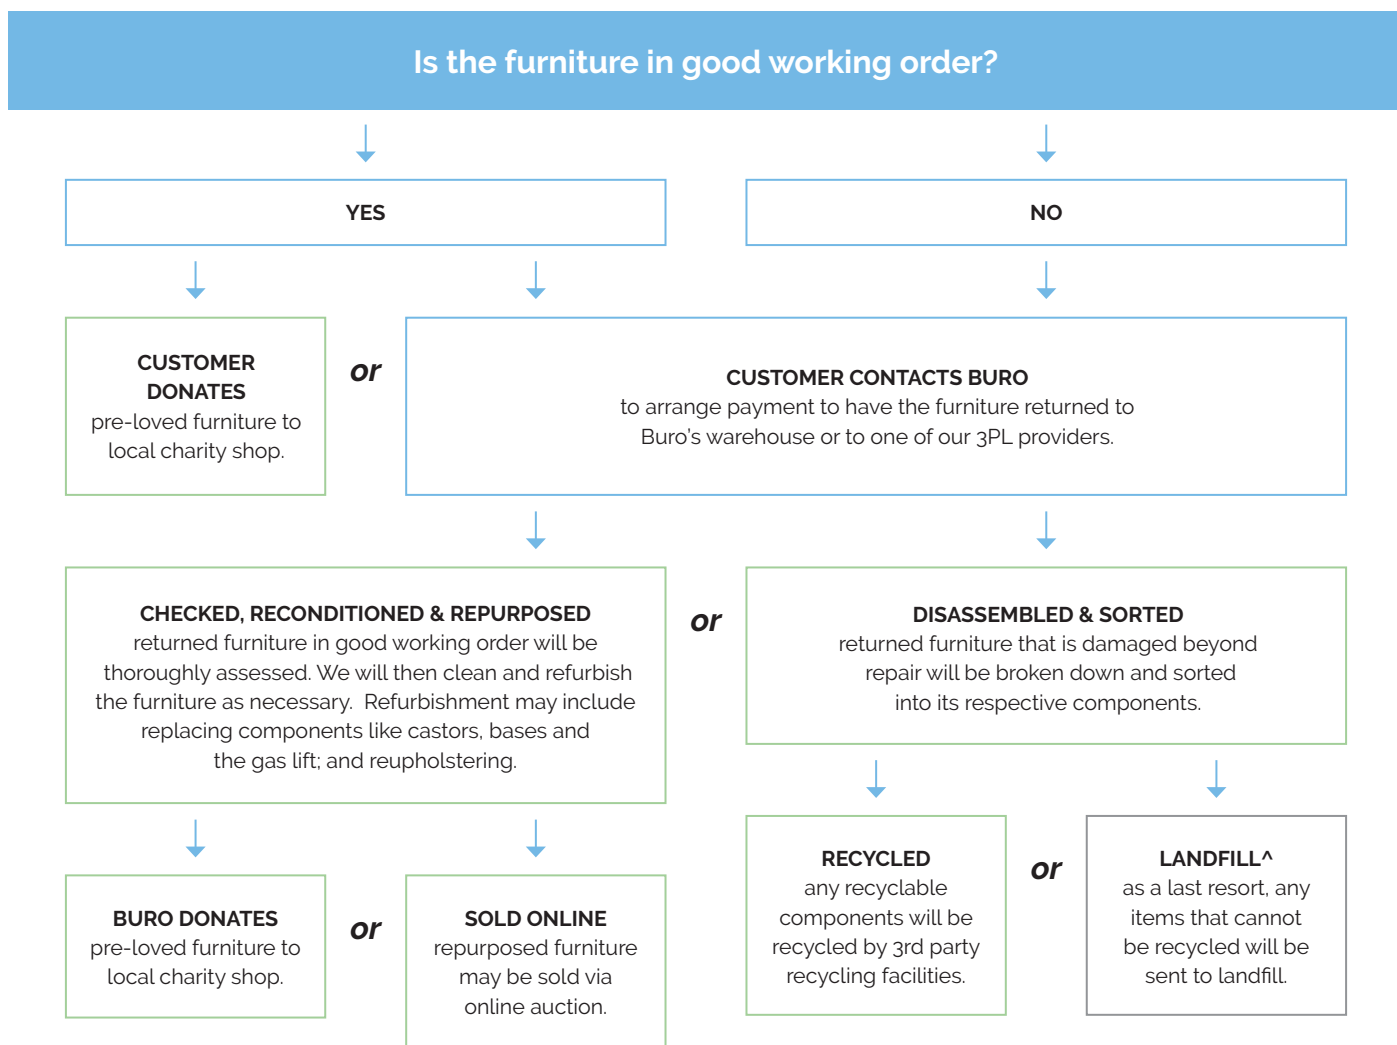

Buro Product Stewardship Programme.

We encourage repurposing and recycling of pre-loved office furniture to reduce our impact on the environment. When a customer has Buro furniture* that they wish to dispose of, we apply the following steps to determine the most appropriate method.

To mitigate our CO2 footprint over the next 50 years, we're working with **Trees That Count**, a conservation charity dedicated to planting native trees.

By funding the planting of native trees, we're supporting efforts to increase biodiversity across New Zealand.

Buro proudly support **Greening Australia**.

Greening Australia has been restoring Australia's unique landscapes and protecting biodiversity at scale through collaborative, science-based programs for over 40 years.
www.greeningaustralia.org.au

As a **Sedex member** we are committed to being a responsible business, sourcing responsibly, and improving ethical standards and working conditions within the supply chain.

*Qualifying furniture must be Buro branded product (Buro Seating, Konfurb, Mondo), or a partner exclusive brand.
^Many of our products are GREENGUARD certified for safe emission levels. This reduces the environmental impact when sending any components to landfill.