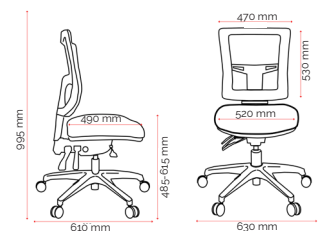

International Standards.

The Buro Metro II 24/7 chair is supported by the following Internationally recognised standards:

- **AFRDI 142** Rated Load 160kg Multi Shift Operation⁵
- **GREENGUARD** certification
- Meets Australian/ New Zealand Standard **AS/NZS 4438:1997** - Height Adjustable Swivel Chairs

Features.

- Adjustable seat height
- Ratchet height adjustable back
- Independently adjustable seat tilt - free floating or lockable
- Independently adjustable back tilt - free floating or lockable
- Depth adjustable seat slide
- High density polyurethane moulded foam seat
- Polished aluminium base (with reflective silver powder coated gas lift)
- 60mm Castors

Custom Options.

- Soft PU castors (CE1121P)
- Height and width adjustable arms (180-2)
- Customer specified fabric (seat only)

Specifications. (mm)

Overall	630w / 610d / 995h
Back	470w / 530h
Seat	520w / 490d
Seat Height	485-615h
Seat Depth Range*	420-470d

Carton Dimensions.

Width	640
Height	370
Length	730
Weight	21 kg

Upholstery.

Elastic III Custom⁷

Black⁶
153