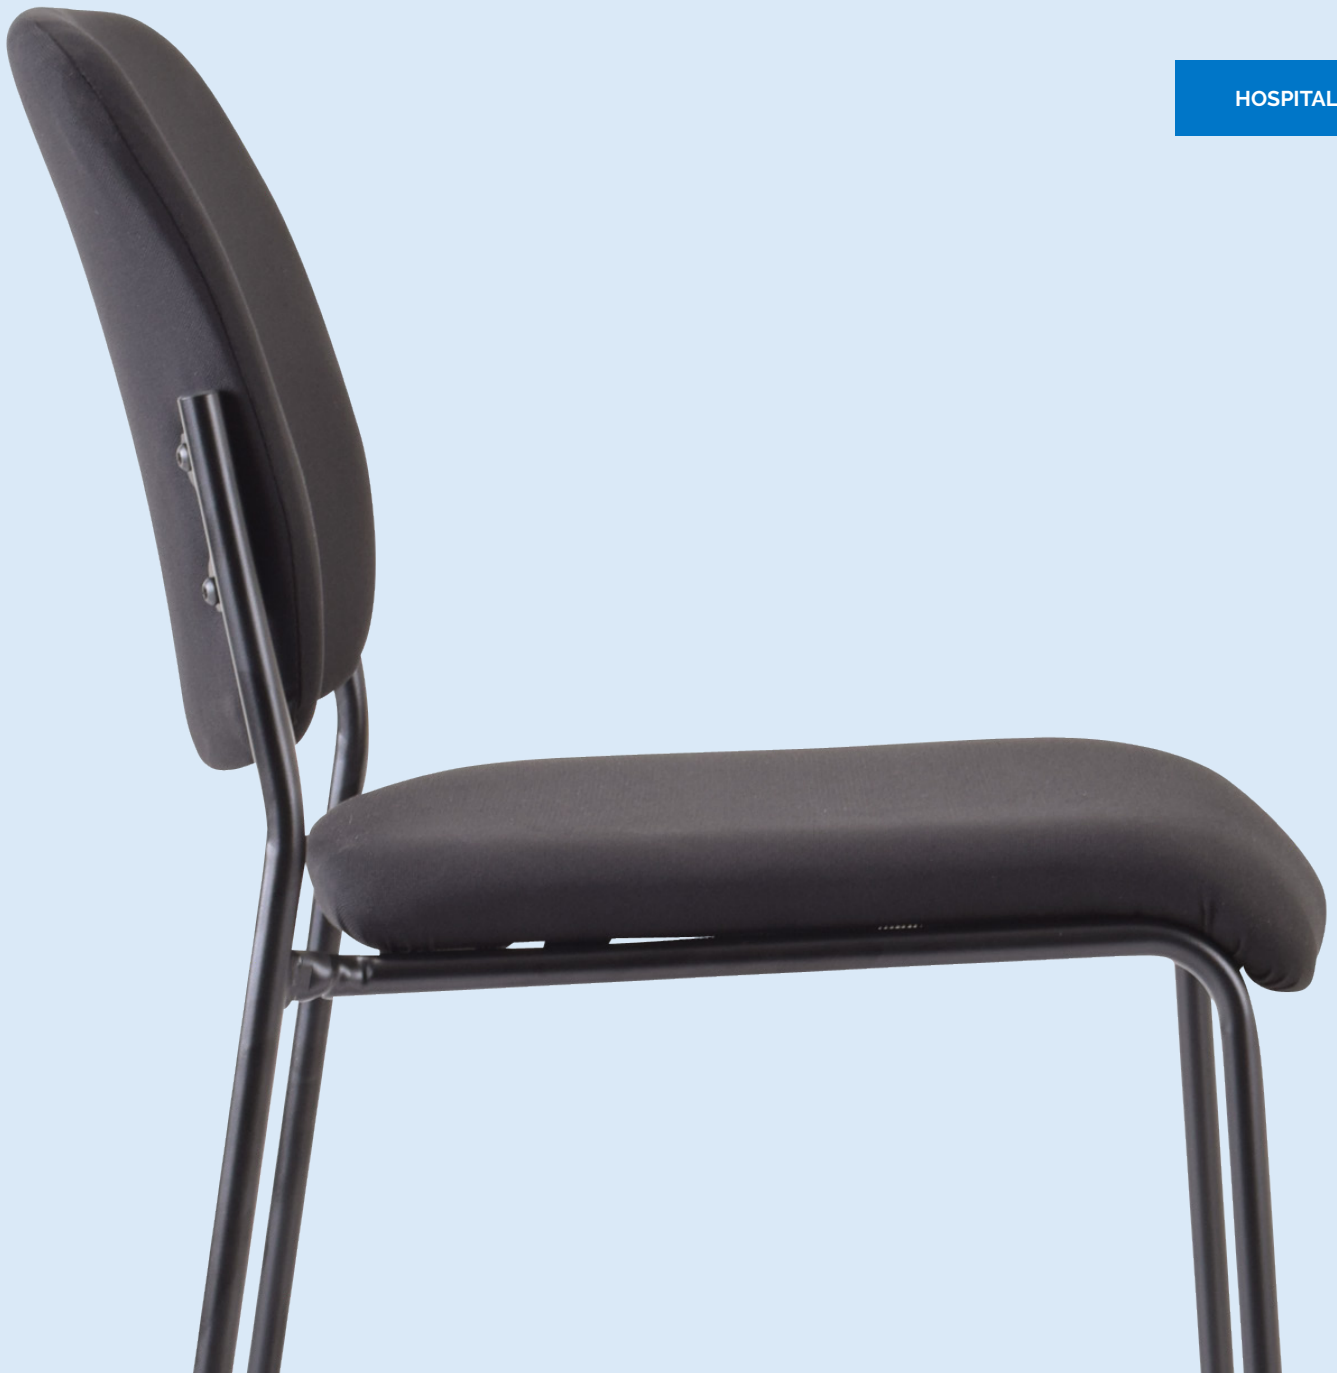

buroseating

HOSPITALITY

**Buro Mario.**

[buroseating.com](https://buroseating.com)

Buro Seating by

**buro**  
ergonomics at work®

## Sturdy and comfortable.

Strong and durable, the Buro Mario is both a linking and stacking chair. The sled base combined with the generous seat size and quality and the 120kg weight rating makes this an ideal visitor chair. Perfect for meeting rooms, receptions and waiting areas.

#### COMFORTABLE SEAT AND BACK

Generously sized seat and back with quality foam for your comfort.

### Features.

- Strong steel black powder coated skid base frame
- Stackable
- Linkable
- Generous size seat and back
- Quality seat and back foam
- Free trolley with every 25 Mario chairs ordered