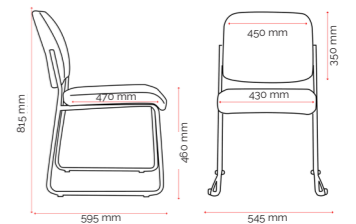

Buro Mario.

Sturdy and comfortable.

Strong and durable, the Buro Mario is both a linking and stacking chair. The sled base combined with the generous seat size and quality and the 120kg weight rating makes this an ideal visitor chair. Perfect for meeting rooms, receptions and waiting areas.

Key Features & Benefits.

550-PC3 Mario

COMFORTABLE SEAT AND BACK

Generously sized seat and back with quality foam for your comfort.

STRONG FRAME

Strong steel frame with powder coat finish.

STACKABLE

Stackable to save space when not in use.

Features.

- Strong steel black powder coated skid base frame
- Stackable
- Linkable
- Generous size seat and back
- Quality seat and back foam
- Free trolley with every 25 Mario chairs ordered

Custom Options.

- Customer specified fabric⁴

Specifications. (mm)

Overall	545w / 595d / 815h
Back	450w / 350h
Seat	430w / 470d
Seat Height	460h

Recommended safe stacking height:

- Floor Stacking: 8 chairs
- Trolley Stacking: 15 chairs

Upholstery.

Jett Custom⁴

Black³
FY63

Quality Assurance and Accreditations.